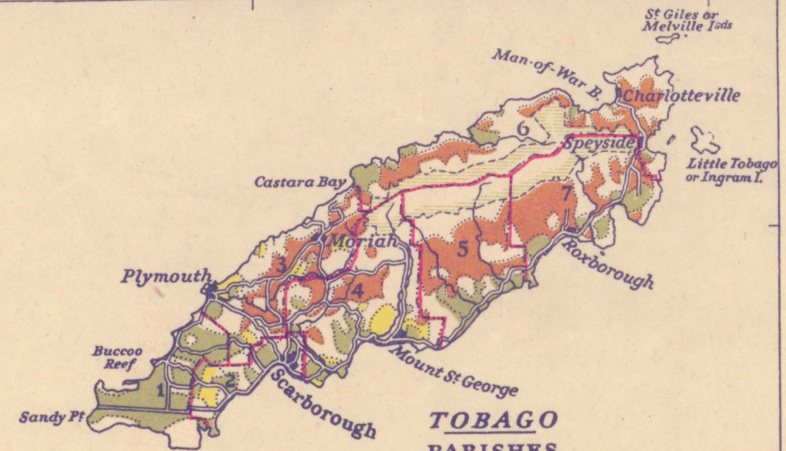

# MAP OF TRINIDAD & TOBAGO

SHEWING ADMINISTRATIVE DIVISIONS AND DISTRIBUTION OF AGRICULTURAL AND MINERAL PRODUCTS, ETC.

Scale 1:450,000

P. A. N.  
P. 3165

- TOBAGO**  
**PARISHES**  
 1 St. Patrick  
 2 St. Andrew  
 3 St. David  
 4 St. George  
 5 St. Mary  
 6 St. John  
 7 St. Paul

C A R I B B E A N S E A

A T L A N T I C  
 O C E A N

G U L F O F  
 P A R I A

**REFERENCE**

- County Boundaries.....
- Ward ".....
- Principal Roads.....
- Trinidad Government Railway.....
- Approximate Area under Cocoa.....
- " " " Sugar Canes.....
- " " " Coconuts.....
- Forest Reserves.....
- Oilfields.....
- Oil Refineries.....
- U.S. Leased Areas.....