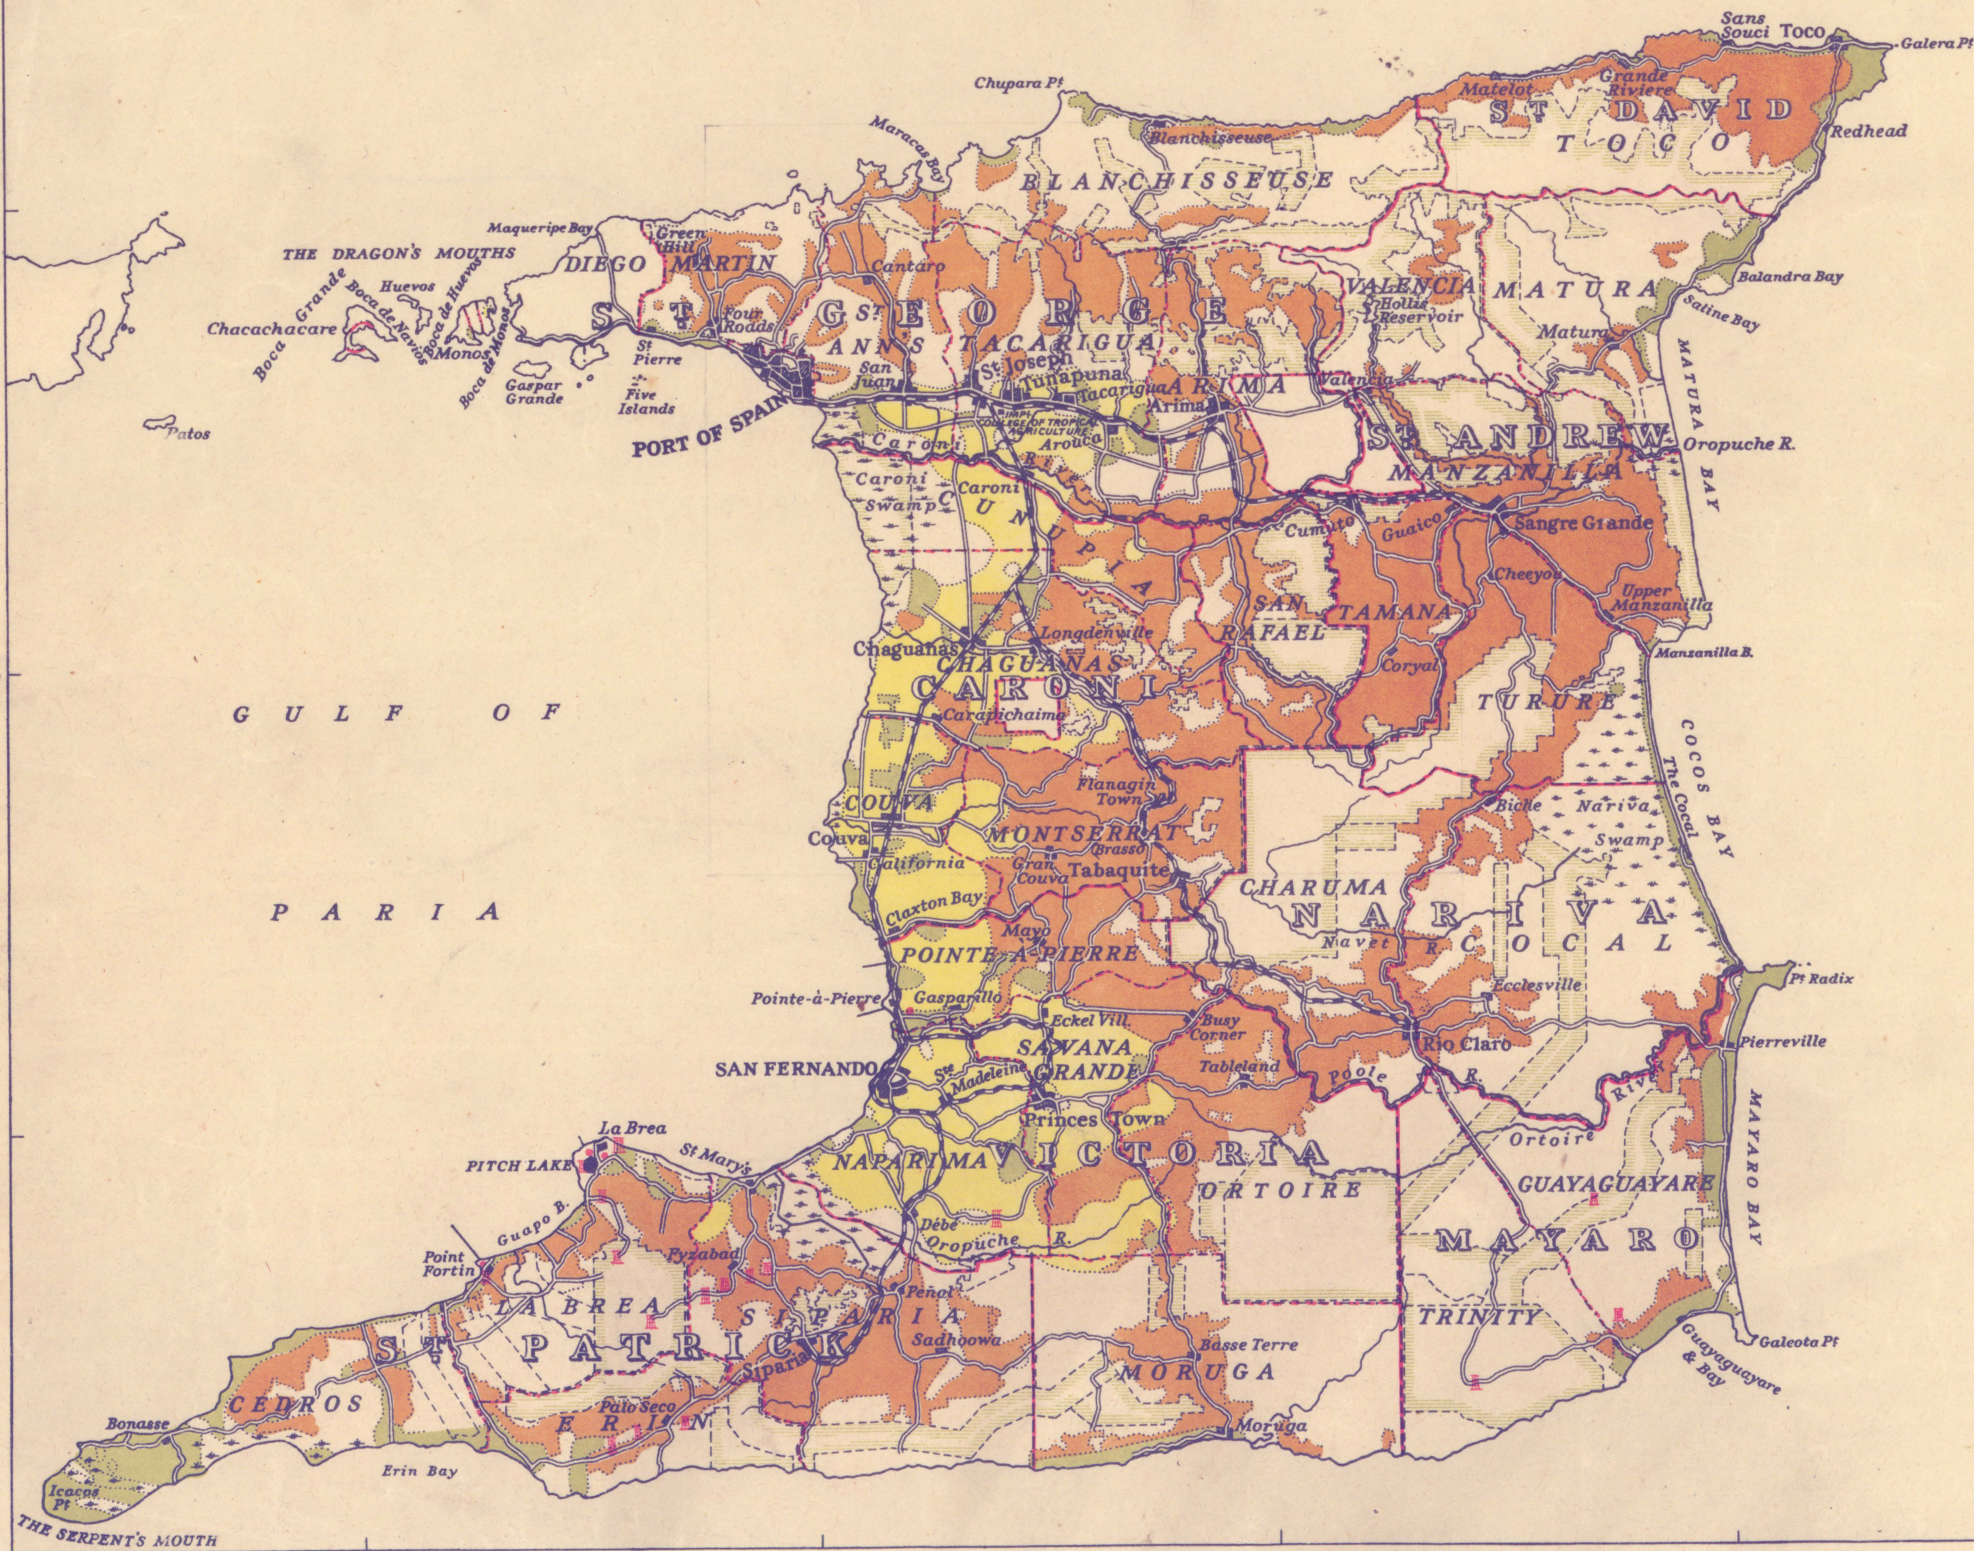

# MAP OF TRINIDAD & TOBAGO

SHEWING ADMINISTRATIVE DIVISIONS AND DISTRIBUTION OF AGRICULTURAL AND MINERAL PRODUCTS, ETC.

Scale 1:450,000

P. A. N.  
P. 3165

- TOBAGO**  
**PARISHES**  
 1 St. Patrick  
 2 St. Andrew  
 3 St. David  
 4 St. George  
 5 St. Mary  
 6 St. John  
 7 St. Paul

C A R I B B E A N S E A

A T L A N T I C  
 O C E A N

G U L F O F  
 P A R I A

**REFERENCE**

- County Boundaries.....
- Ward ".....
- Principal Roads.....
- Trinidad Government Railway.....
- Approximate Area under Cocoa.....
- " " " Sugar Canes.....
- " " " Coconuts.....
- Forest Reserves.....
- Oilfields.....
- Oil Refineries.....
- U.S. Leased Areas.....