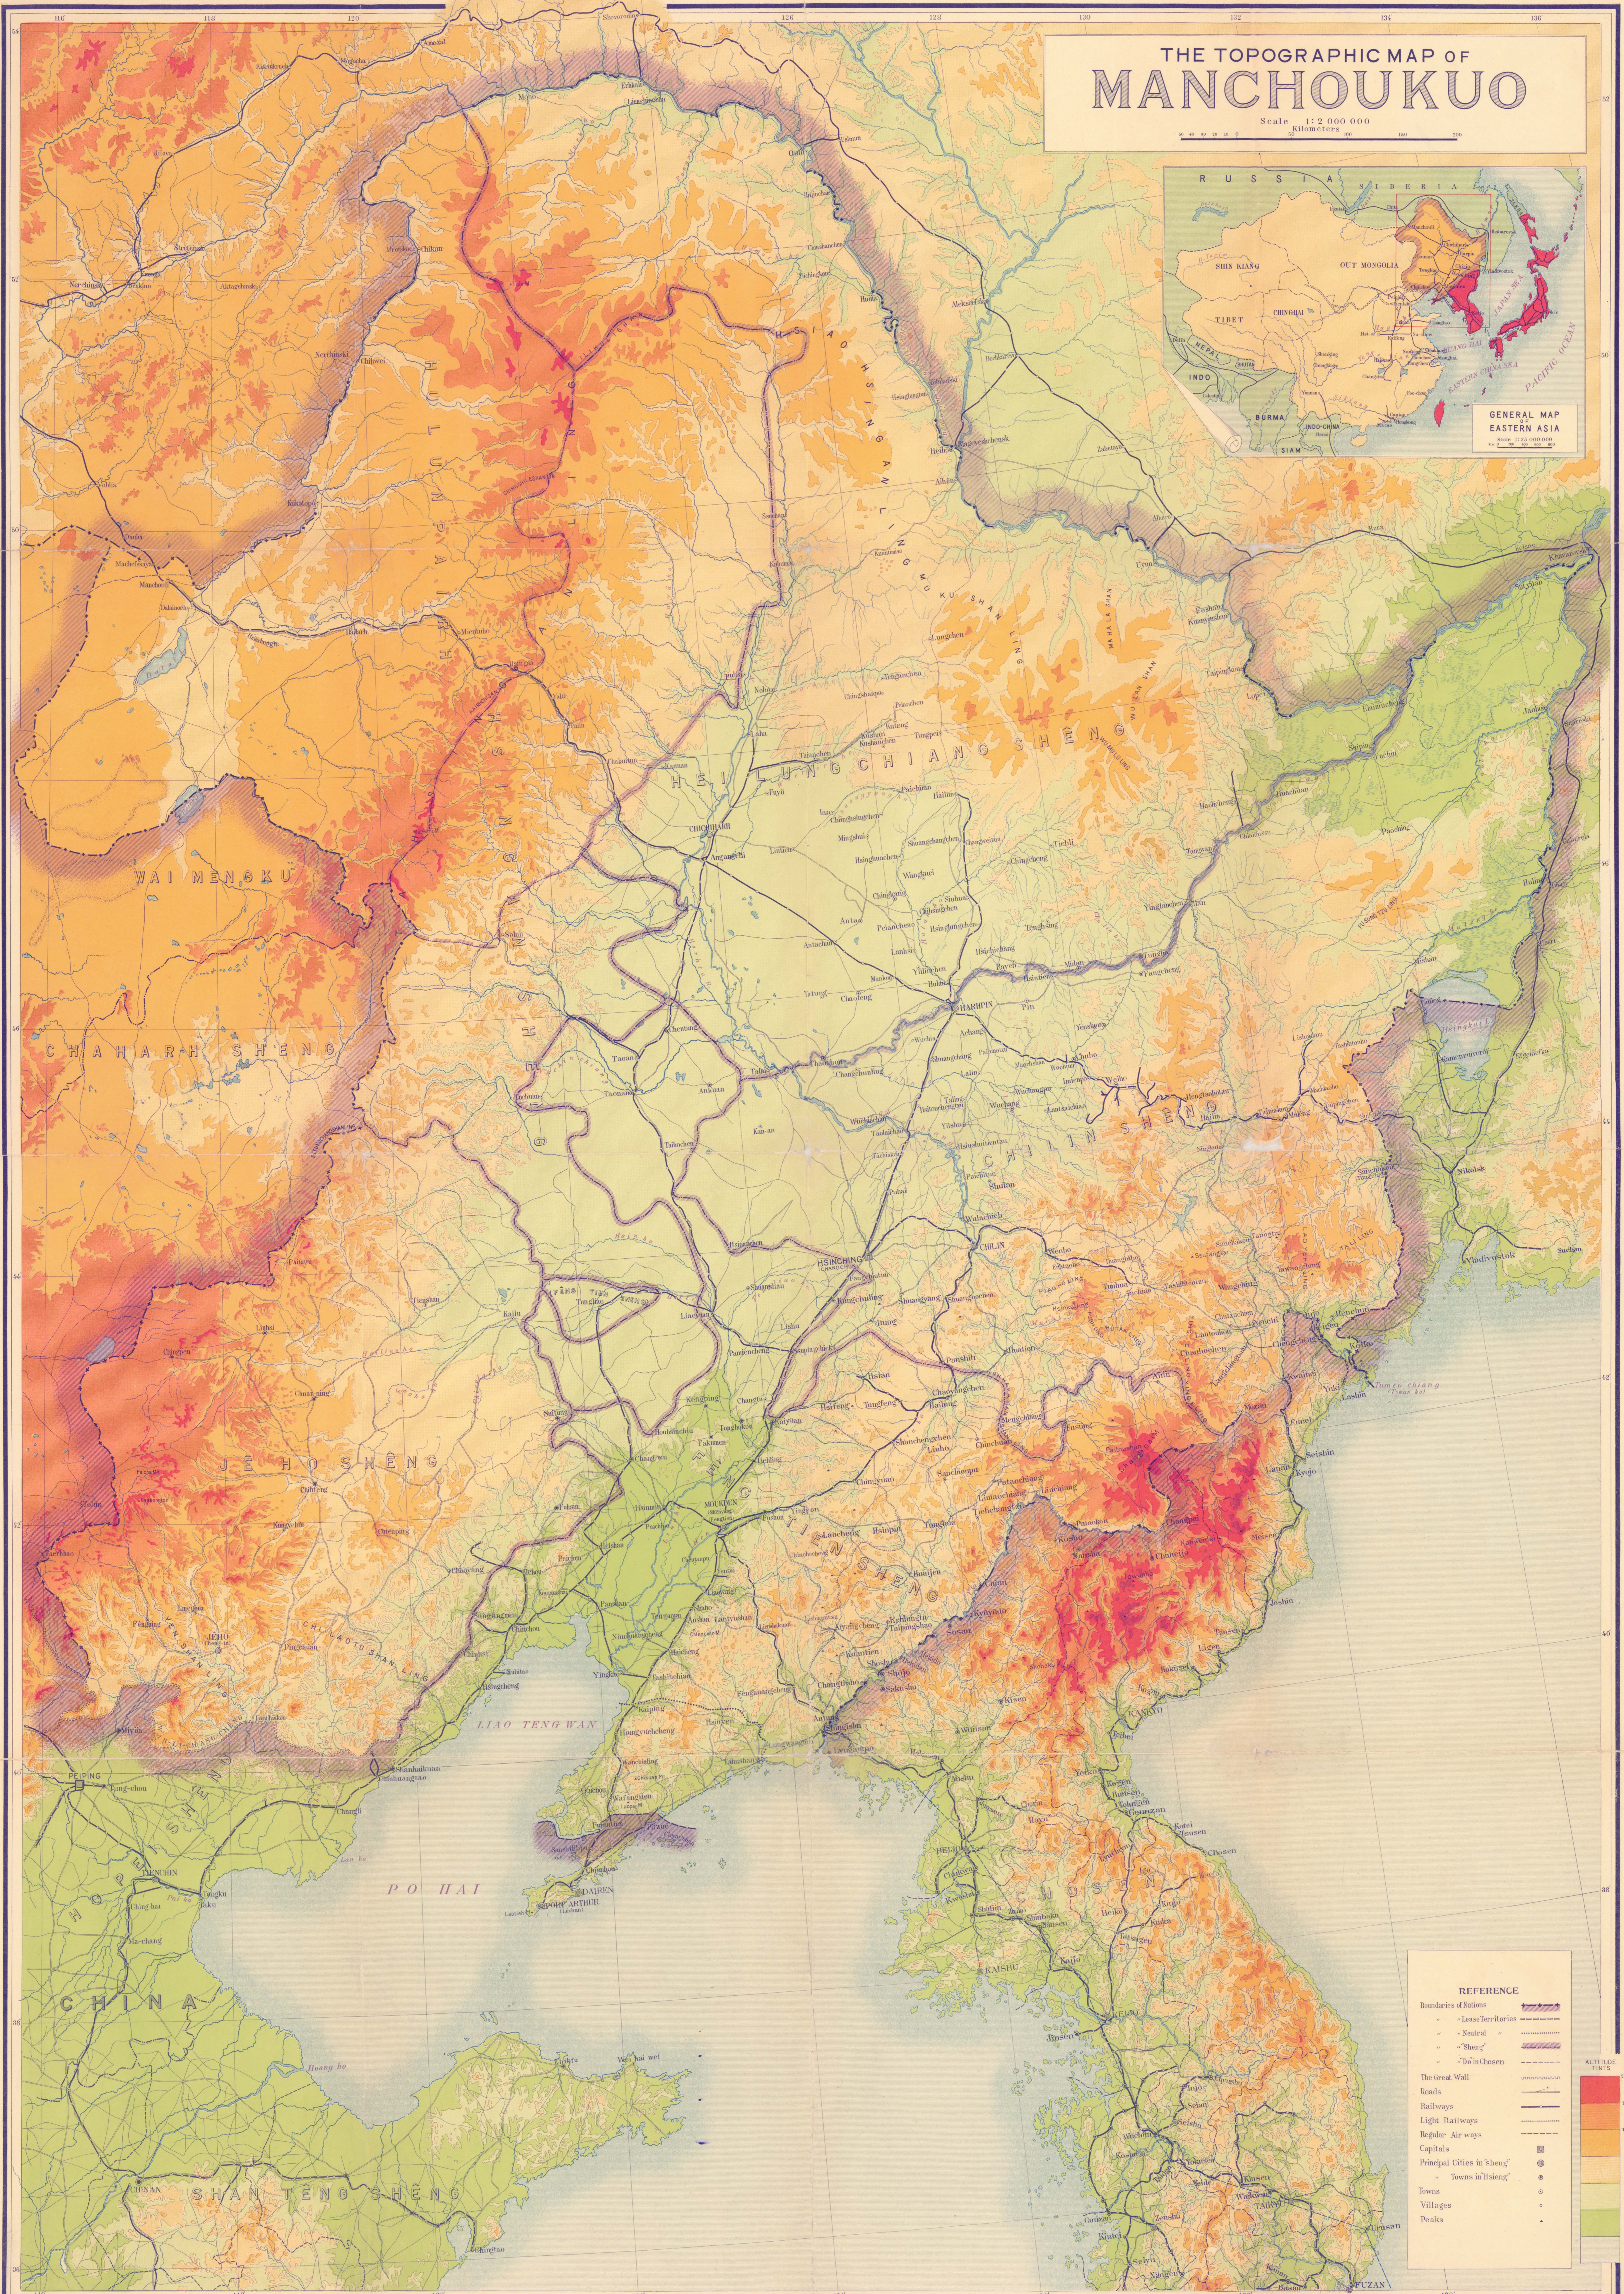

THE TOPOGRAPHIC MAP OF MANCHOUKUO

Scale 1:2 000 000
Kilometers

REFERENCE	
Boundaries of Nations	—•••••
Lease Territories	- - - - -
Neutral
"Sheng"
"Do in Chasen"
The Great Wall	—•••••
Roads	—•••••
Railways	—•••••
Light Railways	—•••••
Regular Air ways	—•••••
Capitals	●
Principal Cities in sheng	○
Towns in sheng	○
Towns	○
Villages	○
Peaks	▲